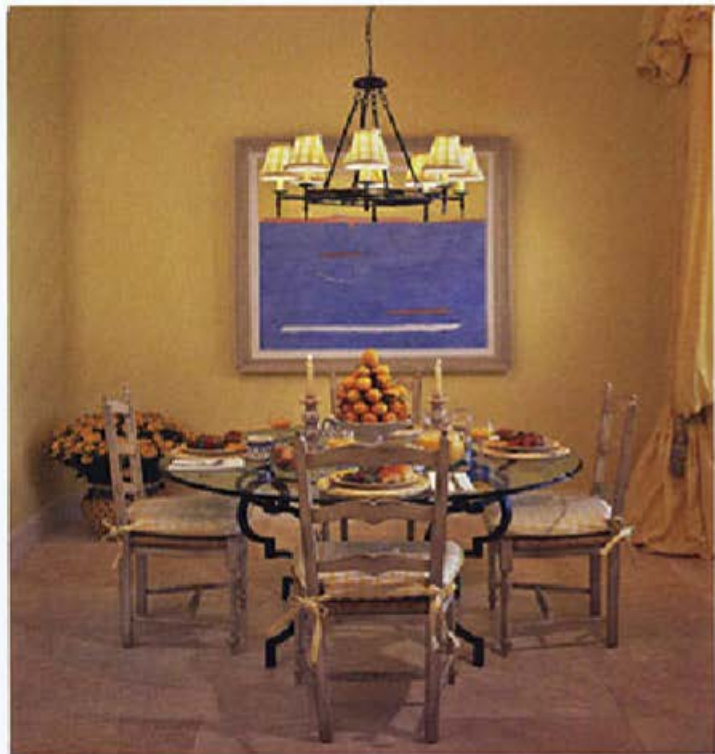

Clear Color